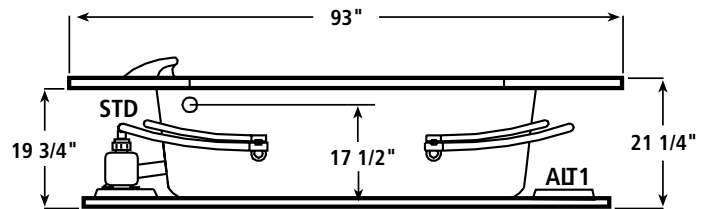

ROUGH-IN DIMENSIONS

- **DIMENSIONS:** 66" x 66" x 21-1/4"
- **MATERIAL:** Acrylic, fiberglass reinforced
- **CONSTRUCTION:** Self-contained, pre-plumbed whirlpool bath with heat-bent rigid PVC Pipe, mounted on a pre-leveled thermoformed, drip pan base
- **PUMP MOTOR:** 2 HP, Ten speed, 120V, 60Hz
- **ELECTRICAL REQUIREMENTS:** Two separate 120V, 20 AMP, GFCI outlets
- **NUMBER OF JETS:** 7
- **AIR VOLUME CONTROLS:** Two
- **WATER CAPACITY:** 100 gal. max., 75 gal. min.
- **FLOOR LOADING:** 47 lbs./sq. ft.
- **WEIGHT:** 145 lbs.
- **SHIPPING WEIGHT:** 245 lbs.

Note: Rough-in measurements may vary + - 1/4".

Pump locations are shown for clarity. STD-standard pump location. ALT1- optional alternate pump location. If a factory installed nailing flange is added to a unit, add 1/8" to each side flanged.

Listed No. 2719

Listed No. 5P-1179

Listed 47E6
hydromassage
bathtub

Listed 5.259
hydromassage
bathtub