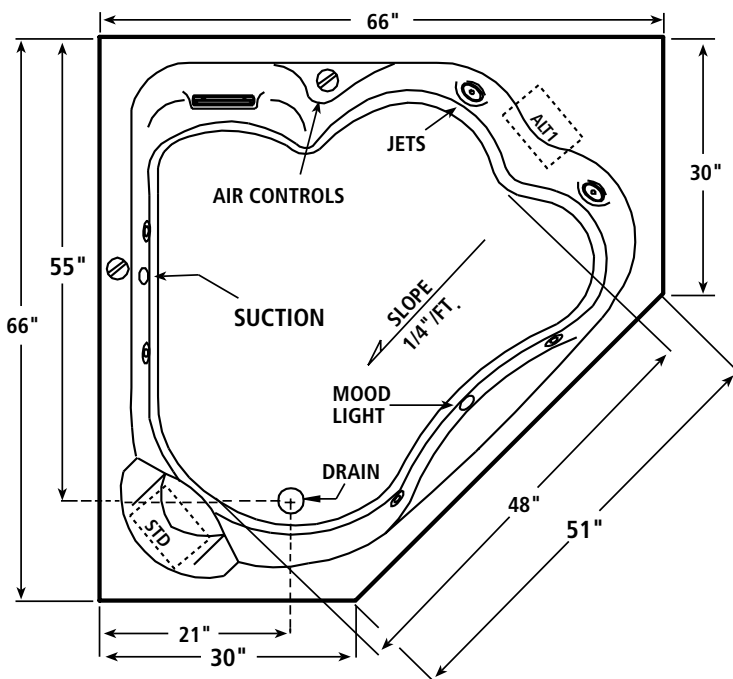

ROUGH-IN DIMENSIONS

- **DIMENSIONS:** 66" x 66" x 21-1/4"
- **MATERIAL:** Acrylic, fiberglass reinforced
- **CONSTRUCTION:** Self-contained, pre-plumbed whirlpool bath with heat-bent rigid PVC Pipe, mounted on a pre-leveled thermoformed, drip pan base
- **PUMP MOTOR:** 2 HP, Ten speed, 120V, 60Hz
- **ELECTRICAL REQUIREMENTS:** Two separate 120V, 20 AMP, GFCI outlets
- **NUMBER OF JETS:** 7
- **AIR VOLUME CONTROLS:** Two
- **WATER CAPACITY:** 100 gal. max., 75 gal. min.
- **FLOOR LOADING:** 47 lbs./sq. ft.
- **WEIGHT:** 145 lbs.
- **SHIPPING WEIGHT:** 245 lbs.

Note: Rough-in measurements may vary + - 1/4".

Pump locations are shown for clarity. STD-standard pump location. ALT1- optional alternate pump location. If a factory installed nailing flange is added to a unit, add 1/8" to each side flanged.

Listed No. 2719

Listed No. 5P-1179

Listed 47E6
hydromassage
bathtub

Listed 5.259
hydromassage
bathtub