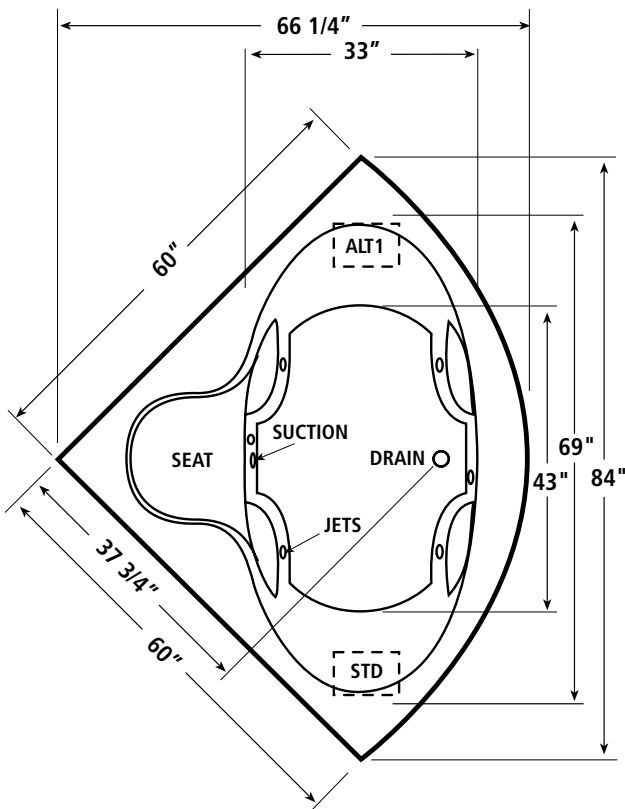

ROUGH-IN DIMENSIONS

Note: Rough-in measurements may vary + - 1/4".
Pump locations are shown for clarity. STD-standard pump location. ALT1- optional alternate pump location. If a factory installed nailing flange is added to a unit, add 1/8" to each side flanged.