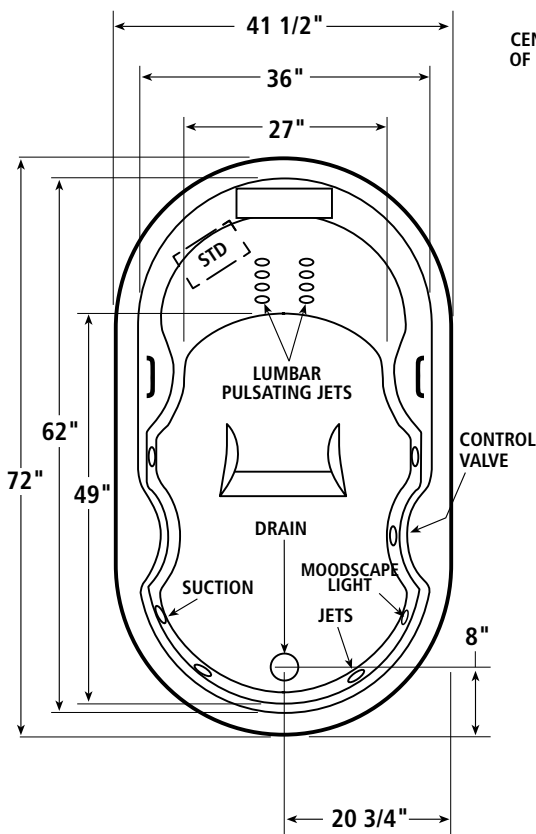

ROUGH-IN DIMENSIONS

CENTERLINE OF OVERFLOW