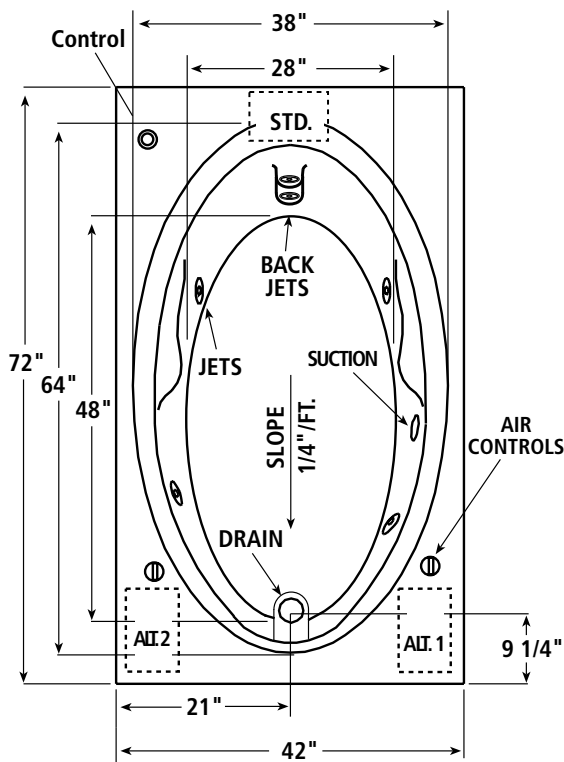

ROUGH-IN DIMENSIONS

- **DIMENSIONS:** 42" x 72" x 20 1/4"
- **MATERIAL:** Acrylic, fiberglass reinforced
- **CONSTRUCTION:** Self-contained, pre-plumbed whirlpool bath with heat-bent rigid PVC Pipe, mounted on a pre-leveled thermoformed, drip pan base
- **PUMP MOTOR:** 2 HP, Single speed, 120V, 60Hz
- **ELECTRICAL REQUIREMENTS:** One, 120V, 20 AMP, GFCI outlet
  SimpleSelect upgrade requires two, 20 AMP, GFCI outlets
- **NUMBER OF JETS:** 6
- **AIR VOLUME CONTROLS:** Two
- **WATER CAPACITY:** 55 gal. max., 42 gal. min.
- **FLOOR LOADING:** 47 lbs./sq. ft.
- **WEIGHT:** 110 lbs.
- **SHIPPING WEIGHT:** 138 lbs.

Note: Rough-in measurements may vary + - 1/4".
Pump locations are shown for clarity. STD-standard pump location. ALT1 and ALT2 - optional alternate pump locations. If a factory installed nailing flange is added to a unit, add 1/8" to each side flanged.

Listed No. 2719

Listed No. SP-1179

Listed 47E6 hydromassage bathtub

Listed S.259 hydromassage bathtub